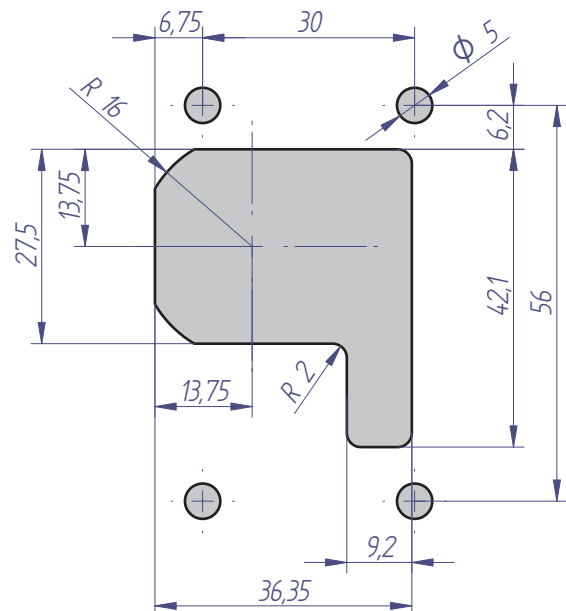

PANEL MOUNTING