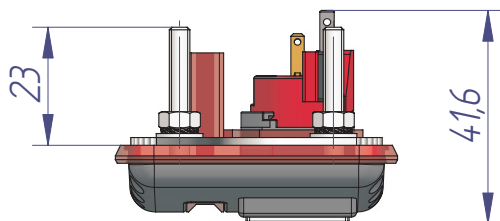

TOP COIN SLOTS

5399000149

Top Coin Entry "Halo" effect

Technical Document

Features

Manufactured in high quality technical plastic material.

Inbuild Illuminated Push Button for reject.

Different colour for the "halo" are available.

Easy assembling and disassembling.

Microswitch included

Applications

Gaming/AWP machines which need Front Coin Entry.

This **Coin Entry** has been designed for all those machines working with a Front Coin Entry.

It's unique design include a Illuminated Push Button and an adapter bezel with "halo" effect.

This product can be used in any other similar application where a new and different design is required.

FRONTAL COIN ENTRY WITH HALO	
# Part Number	Colour of Halo
A724172146G66L1	RED
A724172246G66L1	YELLOW
A724172346G66L1	GREEN
A724172446G66L1	AMBER
A724172546G66L1	BLUE
A724172646G66L1	TRANSPARENT