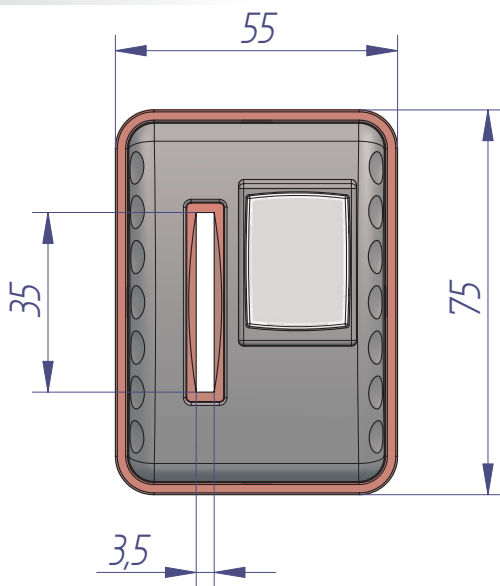

TOP COIN SLOTS

5399000149

Top Coin Entry "Halo" effect

Technical Document

Features

Manufactured in high quality technical plastic material.

Inbuild Illuminated Push Button for reject.

Different colour for the "halo" are available.

It's unique design include a Illuminated Push Button and an adapter bezel with "halo" effect.

This product can be used in any other similar application where a new and different design is required.

FRONTAL COIN ENTRY WITH HALO	
# Part Number	Colour of Halo
A724172146G66L1	RED
A724172246G66L1	YELLOW
A724172346G66L1	GREEN
A724172446G66L1	AMBER
A724172546G66L1	BLUE
A724172646G66L1	TRANSPARENT