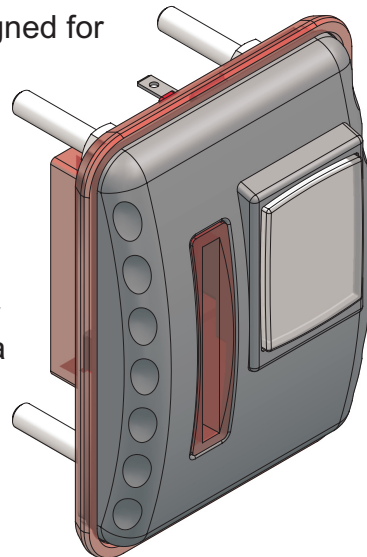

TOP COIN SLOTS

5399000149

Top Coin Entry "Halo" effect

Technical Document

Features

Manufactured in high quality technical plastic material.

Inbuild Illuminated Push Button for reject.

Different colour for the "halo" are available.

Easy assembling and disassembling.

Microswitch included

Applications

Gaming/AWP machines which need Front Coin Entry.

This **Coin Entry** has been designed for all those machines working with a Front Coin Entry.

It's unique design include a Illuminated Push Button and an adapter bezel with "halo" effect.

This product can be used in any other similar application where a new and different design is required.

FRONTAL COIN ENTRY WITH HALO	
# Part Number	Colour of Halo
A724172146G66L1	RED
A724172246G66L1	YELLOW
A724172346G66L1	GREEN
A724172446G66L1	AMBER
A724172546G66L1	BLUE
A724172646G66L1	TRANSPARENT

Technical Document

Exploded View

ADAPTER BEZEL FRONTAL COIN ENTRY		
# Part Number	Material	Colour
C-72-43031	PC (Translucent)	RED
C-72-43032		YELLOW
C-72-43033		GREEN
C-72-43034		AMBER
C-72-43035		BLUE
C-72-43036		TRANSPARENT