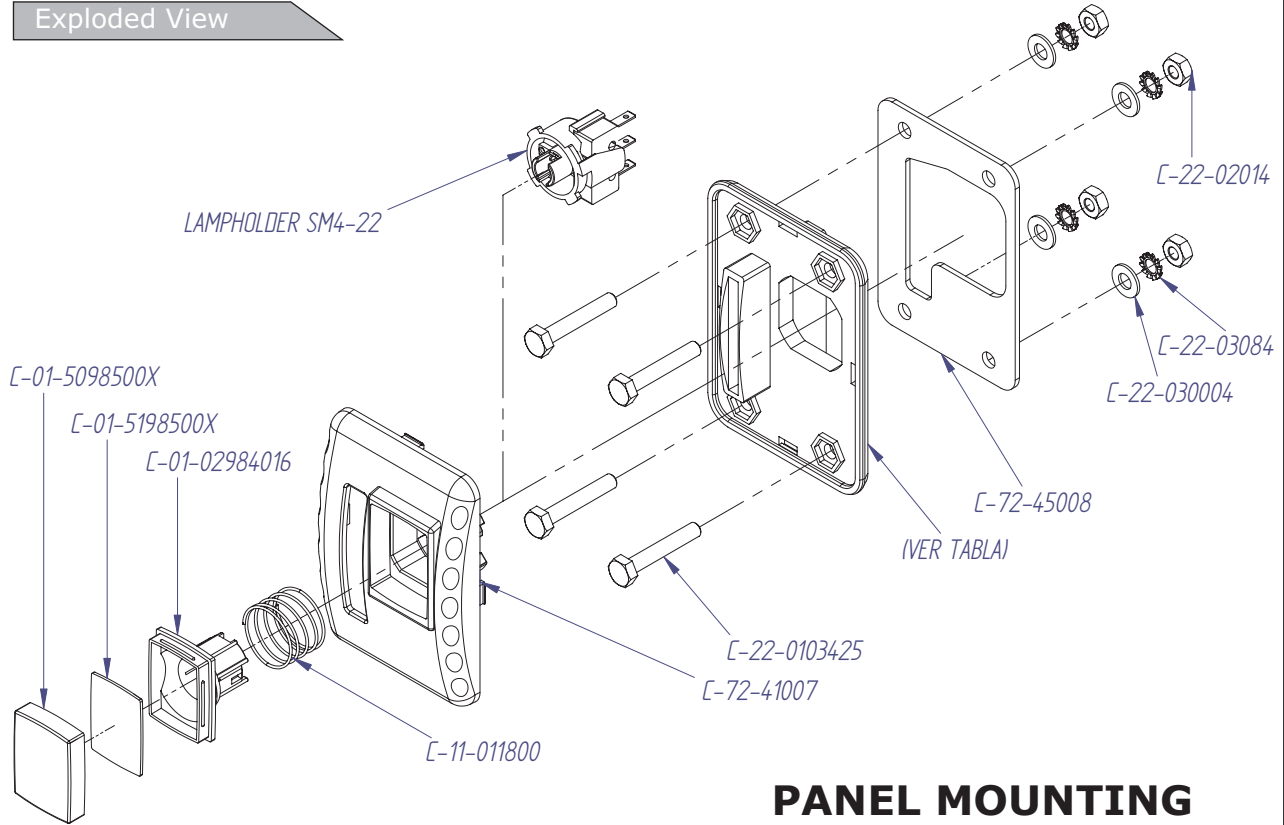

TOP COIN SLOTS

5399000149

Top Coin Entry "Halo" effect

A.u.S. SPIELGERÄTE GMBH
SCHEYDGASSE 48, AT 1210 WIEN
☎ +43 (0) 1 271 66 00 65 FAX +43 (0) 1 271 66 00 75
🌐 www.aus.at ✉ verkauf@aus.at

Technical Document

Exploded View