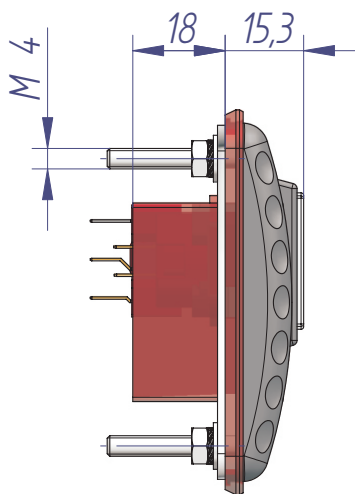

TOP COIN SLOTS

5399000149

Top Coin Entry "Halo" effect

Technical Document

Features

Manufactured in high quality technical plastic material.

Inbuild Illuminated Push Button for reject.

Different colour for the "halo" are available.

Easy assembling and disassembling.

Microswitch included

Applications

Gaming/AWP machines which need Front Coin Entry.

This **Coin Entry** has been designed for all those machines working with a Front Coin Entry.

It's unique design include a Illuminated Push Button and an adapter bezel with "halo" effect.

This product can be used in any other similar application where a new and different design is required.

FRONTAL COIN ENTRY WITH HALO	
# Part Number	Colour of Halo
A724172146G66L1	RED
A724172246G66L1	YELLOW
A724172346G66L1	GREEN
A724172446G66L1	AMBER
A724172546G66L1	BLUE
A724172646G66L1	TRANSPARENT

Technical Document

Exploded View

ADAPTER BEZEL FRONTAL COIN ENTRY		
# Part Number	Material	Colour
C-72-43031	PC (Translucent)	RED
C-72-43032		YELLOW
C-72-43033		GREEN
C-72-43034		AMBER
C-72-43035		BLUE
C-72-43036		TRANSPARENT